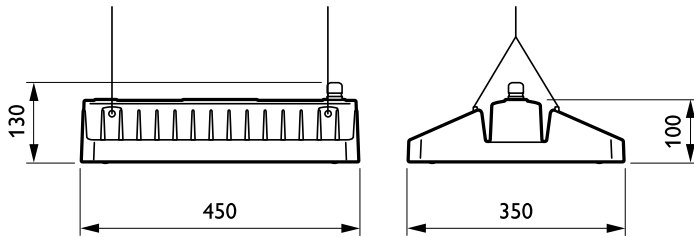

Mechanical and Housing

Housing material	Aluminium
Reflector material	-
Optic material	Acrylate
Optical cover/lens material	Acrylate
Gear tray material	Steel
Fixation material	Steel
Optical cover/lens finish	Clear
Overall length	450 mm
Overall width	350 mm
Overall height	130 mm
Colour	Silver
Dimensions (height x width x depth)	130 x 350 x 450 mm (5.1 x 13.8 x 17.7 in)

GentleSpace gen2

Dimensional drawing

GentleSpace gen2 BY470P-BY473P