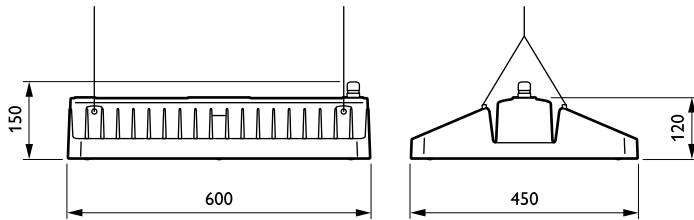

Mechanical and Housing

Housing material	Aluminium
Reflector material	-
Optic material	Acrylate
Optical cover/lens material	Polymethyl methacrylate
Gear tray material	Steel
Fixation material	Steel
Optical cover/lens finish	Clear
Overall length	600 mm
Overall width	450 mm
Overall height	150 mm
Colour	Silver
Dimensions (height x width x depth)	150 x 450 x 600 mm (5.9 x 17.7 x 23.6 in)

GentleSpace gen2

Dimensional drawing

GentleSpace gen2 BY470P-BY473P