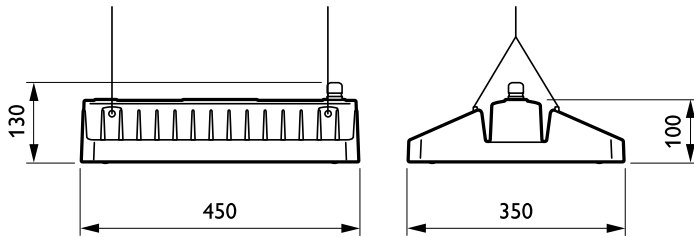

Mechanical and Housing

Housing material	Aluminium
Reflector material	-
Optic material	Acrylate
Optical cover/lens material	Polymethyl methacrylate
Gear tray material	Steel
Fixation material	Steel
Optical cover/lens finish	Clear
Overall length	450 mm
Overall width	350 mm
Overall height	130 mm
Colour	Silver
Dimensions (height x width x depth)	130 x 350 x 450 mm (5.1 x 13.8 x 17.7 in)

GentleSpace gen2

Dimensional drawing

GentleSpace gen2 BY470P-BY473P