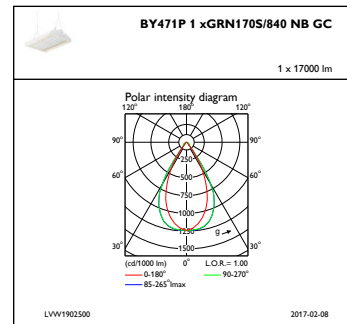

IFPC1_BY471P1xGRN170S840NBGC