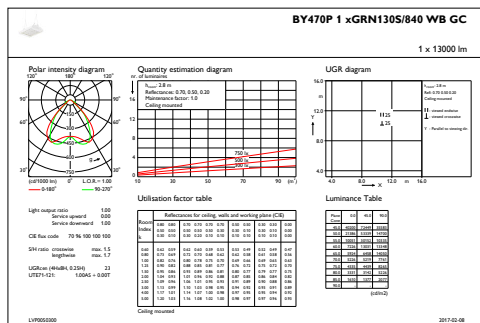

GentleSpace gen2 BY470P-BY473P

Photometric data