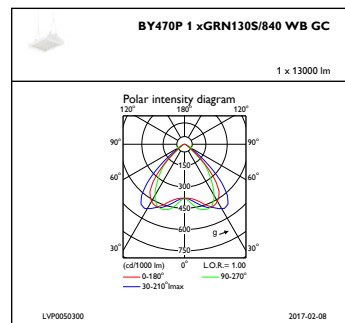

### Mechanical and Housing

Housing material	Aluminium
Reflector material	-
Optic material	Acrylate
Optical cover/lens material	Glass
Gear tray material	Steel
Fixation material	Steel
Optical cover/lens finish	Clear
Overall length	450 mm
Overall width	350 mm
Overall height	130 mm
Colour	Silver
Dimensions (height x width x depth)	130 x 350 x 450 mm (5.1 x 13.8 x 17.7 in)

### Product Data

Full product code	871869632184300
Order product name	BY470P GRN130S/840 PSD WB GC BR SI
EAN/UPC – product	8718696321843
Order code	32184300
Numerator – quantity per pack	1
Numerator – packs per outer box	1
Material no. (12NC)	910930205943
Net weight (piece)	11.100 kg

## Dimensional drawing

## Photometric data