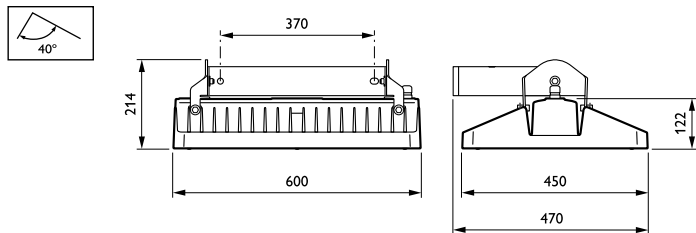

GentleSpace gen2

Dimensional drawing

GentleSpace gen2 BY470P-BY473P