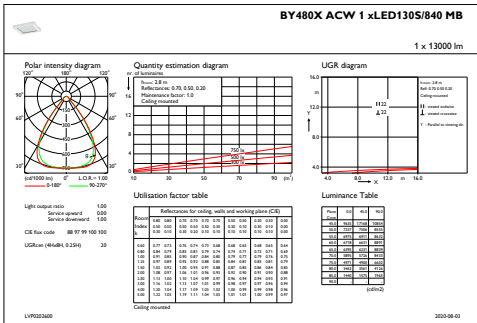

Housing material	Aluminium
Reflector material	-
Optic material	Polycarbonate
Optical cover/lens material	Glass
Fixation material	Steel
Optical cover/lens finish	Clear
Overall length	460 mm
Overall width	530 mm
Overall height	115 mm
Colour	Silver RAL 9006
Dimensions (height x width x depth)	115 x 530 x 460 mm (4.5 x 20.9 x 18.1 in)

Luminous flux tolerance	+/-10%
Initial LED luminaire efficacy	153 lm/W
Init. Corr. Colour Temperature	4000 K
Init. Colour rendering index	>80
Initial chromaticity	(0.38, 0.38) SDCM <3
Initial input power	84 W
Power consumption tolerance	+/-10%

Application Conditions

Ambient temperature range	-30 to +45 °C
Performance ambient temperature Tq	45 °C
Maximum dimming level	10%
Suitable for random switching	Yes

Product Data

Full product code	871869940756800
Order product name	BY480X LED130S/840 MB GC SI ACW-L BR
EAN/UPC – product	8718699407568
Order code	40756800
SAP numerator – quantity per pack	1
Numerator – packs per outer box	1
SAP material	910500465562
SAP net weight (piece)	8.900 kg

Dimensional drawing

GentleSpace gen3 BY480P-BY483P

Photometric data

IFGU1_BY480XACW1xLED130S840MB

OFPC1_BY480XACW1xLED130S840MB