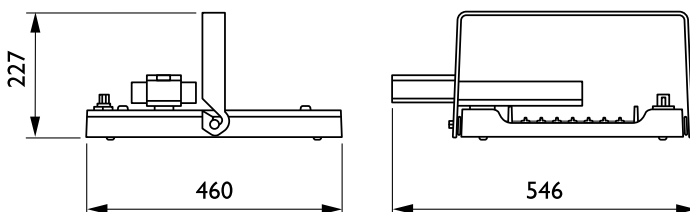

Approval and Application

Ingress protection code	IP65 [Dust penetration-protected, jet-proof]
Mech. impact protection code	IK02 [0.2 J standard]

Initial Performance (IEC Compliant)

Initial luminous flux (system flux)	13000 lm

Luminous flux tolerance	+/-10%
Initial LED luminaire efficacy	153 lm/W
Init. Corr. Colour Temperature	4000 K
Init. Colour rendering index	>80
Initial chromaticity	(0.38, 0.38) SDCM <3
Initial input power	84 W
Power consumption tolerance	+/-10%

Over Time Performance (IEC Compliant)

Control gear failure rate at median useful life 50,000 h	5 %
Control gear failure rate at median useful life 100,000 h	10 %
Lumen maintenance at median useful life* 50,000 h	L90
Lumen maintenance at median useful life* 100,000 h	L80

Application Conditions

Ambient temperature range	-30 to +45 °C
Performance ambient temperature Tq	45 °C
Maximum dimming level	10%
Suitable for random switching	Yes

Product Data

Full product code	871869940756800
Order product name	BY480X LED130S/840 MB GC SI ACW-L BR
EAN/UPC – product	8718699407568
Order code	40756800
SAP numerator – quantity per pack	1
Numerator – packs per outer box	1
SAP material	910500465562
SAP net weight (piece)	8.900 kg

Dimensional drawing

GentleSpace gen3 BY480P-BY483P