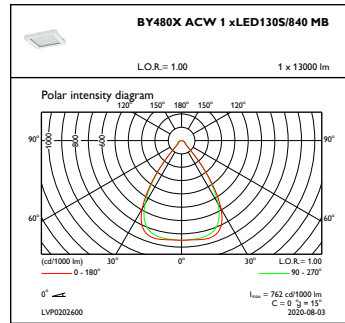

Housing material	Aluminium
Reflector material	-
Optic material	Polycarbonate
Optical cover/lens material	Glass
Fixation material	Steel
Optical cover/lens finish	Clear
Overall length	460 mm
Overall width	530 mm
Overall height	115 mm
Colour	Silver RAL 9006
Dimensions (height x width x depth)	115 x 530 x 460 mm (4.5 x 20.9 x 18.1 in)

Luminous flux tolerance	+/-10%
Initial LED luminaire efficacy	153 lm/W
Init. Corr. Colour Temperature	4000 K
Init. Colour rendering index	>80
Initial chromaticity	(0.38, 0.38) SDCM <3
Initial input power	84 W
Power consumption tolerance	+/-10%

Application Conditions

Ambient temperature range	-30 to +45 °C
Performance ambient temperature Tq	45 °C
Maximum dimming level	10%
Suitable for random switching	Yes

Product Data

Full product code	871869940756800
Order product name	BY480X LED130S/840 MB GC SI ACW-L BR
EAN/UPC – product	8718699407568
Order code	40756800
SAP numerator – quantity per pack	1
Numerator – packs per outer box	1
SAP material	910500465562
SAP net weight (piece)	8.900 kg

Dimensional drawing

GentleSpace gen3 BY480P-BY483P

Photometric data

IFGU1_BY480XACW1xLED130S840MB

OFPC1_BY480XACW1xLED130S840MB