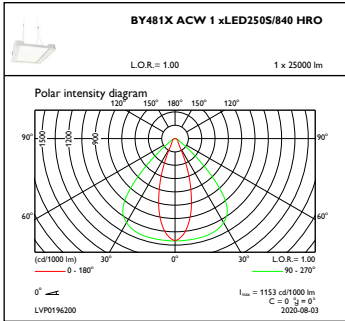

Housing material	Aluminium
Reflector material	-
Optic material	Polycarbonate
Optical cover/lens material	Glass
Fixation material	Steel
Optical cover/lens finish	Clear
Overall length	712 mm
Overall width	490 mm
Overall height	120 mm
Colour	Silver RAL 9006
Dimensions (height x width x depth)	120 x 490 x 712 mm (4.7 x 19.3 x 28 in)

Luminous flux tolerance	+/-10%
Initial LED luminaire efficacy	154 lm/W
Init. Corr. Colour Temperature	4000 K
Init. Colour rendering index	>80
Initial chromaticity	(0.38, 0.38) SDCM <3
Initial input power	160 W
Power consumption tolerance	+/-10%

Application Conditions

Ambient temperature range	-30 to +45 °C
Performance ambient temperature Tq	45 °C
Maximum dimming level	10%
Suitable for random switching	Yes

Product Data

Full product code	871869940747600
Order product name	BY481X LED250S/840 HRO GC SI ACW-L BR
EAN/UPC – product	8718699407476
Order code	40747600
SAP numerator – quantity per pack	1
Numerator – packs per outer box	1
SAP material	910500465553
SAP net weight (piece)	11.000 kg

Dimensional drawing

GentleSpace gen3 BY480P-BY483P

Photometric data

OFPC1_BY481XACW1xLED250S840HRO

IFGU1_BY481XACW1xLED250S840HRO