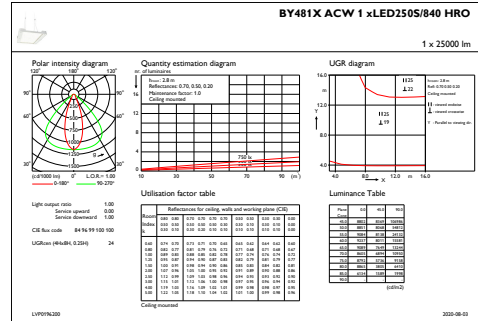

Housing material	Aluminium
Reflector material	-
Optic material	Polycarbonate
Optical cover/lens material	Glass
Fixation material	Steel
Optical cover/lens finish	Clear
Overall length	712 mm
Overall width	490 mm
Overall height	120 mm
Colour	Silver RAL 9006
Dimensions (height x width x depth)	120 x 490 x 712 mm (4.7 x 19.3 x 28 in)

Luminous flux tolerance	+/-10%
Initial LED luminaire efficacy	154 lm/W
Init. Corr. Colour Temperature	4000 K
Init. Colour rendering index	>80
Initial chromaticity	(0.38, 0.38) SDCM <3
Initial input power	160 W
Power consumption tolerance	+/-10%

Application Conditions

Ambient temperature range	-30 to +45 °C
Performance ambient temperature Tq	45 °C
Maximum dimming level	10%
Suitable for random switching	Yes

Product Data

Full product code	871869940747600
Order product name	BY481X LED250S/840 HRO GC SI ACW-L BR
EAN/UPC – product	8718699407476
Order code	40747600
SAP numerator – quantity per pack	1
Numerator – packs per outer box	1
SAP material	910500465553
SAP net weight (piece)	11.000 kg

Dimensional drawing

GentleSpace gen3 BY480P-BY483P

Photometric data

OFPC1_BY481XACW1xLED250S840HRO

IFGU1_BY481XACW1xLED250S840HRO