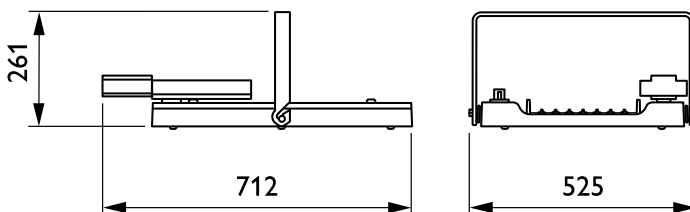

Housing material	Aluminium
Reflector material	-
Optic material	Polycarbonate
Optical cover/lens material	Glass
Fixation material	Steel
Optical cover/lens finish	Clear
Overall length	712 mm
Overall width	490 mm
Overall height	120 mm
Colour	Silver RAL 9006
Dimensions (height x width x depth)	120 x 490 x 712 mm (4.7 x 19.3 x 28 in)

Dimensional drawing

GentleSpace gen3 BY480P-BY483P

Photometric data

OFPC1_BY481XACW1xLED250S840HRO

IFGU1_BY481XACW1xLED250S840HRO