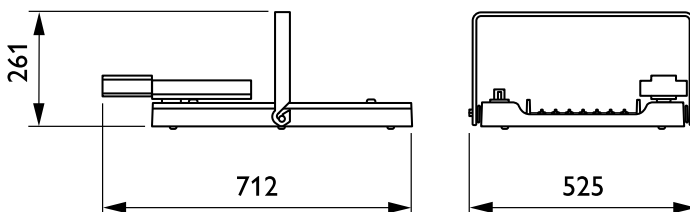

Housing material	Aluminium
Reflector material	-
Optic material	Polycarbonate
Optical cover/lens material	Glass
Fixation material	Steel
Optical cover/lens finish	Clear
Overall length	712 mm
Overall width	490 mm
Overall height	120 mm
Colour	Silver RAL 9006
Dimensions (height x width x depth)	120 x 490 x 712 mm (4.7 x 19.3 x 28 in)

Dimensional drawing

GentleSpace gen3 BY480P-BY483P

Photometric data

IFGU1_BY481XACW1xLED250S840MB

OFPC1_BY481XACW1xLED250S840MB