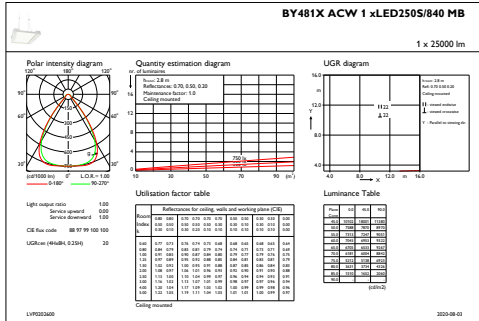

Housing material	Aluminium
Reflector material	-
Optic material	Polycarbonate
Optical cover/lens material	Glass
Fixation material	Steel
Optical cover/lens finish	Clear
Overall length	712 mm
Overall width	490 mm
Overall height	120 mm
Colour	Silver RAL 9006
Dimensions (height x width x depth)	120 x 490 x 712 mm (4.7 x 19.3 x 28 in)

Luminous flux tolerance	+/-10%
Initial LED luminaire efficacy	154 lm/W
Init. Corr. Colour Temperature	4000 K
Init. Colour rendering index	>80
Initial chromaticity	(0.38, 0.38) SDCM <3
Initial input power	160 W
Power consumption tolerance	+/-10%

Dimensional drawing

GentleSpace gen3 BY480P-BY483P

Photometric data

IFGU1_BY481XACW1xLED250S840MB

OFPC1_BY481XACW1xLED250S840MB