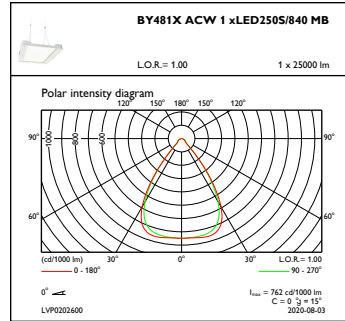

Housing material	Aluminium
Reflector material	-
Optic material	Polycarbonate
Optical cover/lens material	Glass
Fixation material	Steel
Optical cover/lens finish	Clear
Overall length	712 mm
Overall width	490 mm
Overall height	120 mm
Colour	Silver RAL 9006
Dimensions (height x width x depth)	120 x 490 x 712 mm (4.7 x 19.3 x 28 in)

Luminous flux tolerance	+/-10%
Initial LED luminaire efficacy	154 lm/W
Init. Corr. Colour Temperature	4000 K
Init. Colour rendering index	>80
Initial chromaticity	(0.38, 0.38) SDCM <3
Initial input power	160 W
Power consumption tolerance	+/-10%

Application Conditions

Ambient temperature range	-30 to +45 °C
Performance ambient temperature Tq	45 °C
Maximum dimming level	10%
Suitable for random switching	Yes

Product Data

Full product code	871869940735300
Order product name	BY481X LED250S/840 MB GC SI ACW-L BR
EAN/UPC – product	8718699407353
Order code	40735300
SAP numerator – quantity per pack	1
Numerator – packs per outer box	1
SAP material	910500465541
SAP net weight (piece)	11.000 kg

Dimensional drawing

GentleSpace gen3 BY480P-BY483P

Photometric data

IFGU1_BY481XACW1xLED250S840MB

OFPC1_BY481XACW1xLED250S840MB