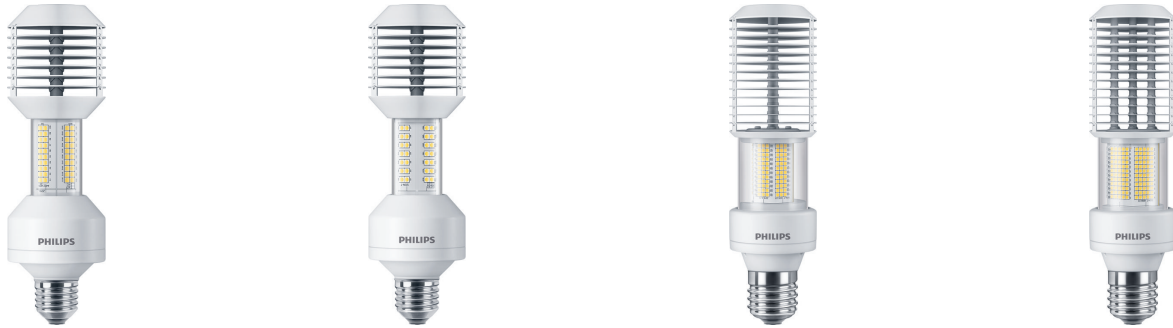

TrueForce LED Public (Road – SON)

Versions

Dimensional drawing

Product	D	C
TrueForce LED Road 60-35W E27 740	61 mm	200 mm
TrueForce LED Road 55-35W E27 730	61 mm	200 mm
TrueForce LED Road 40-25W E27 730	61 mm	200 mm
TrueForce LED Road 42-25W E27 740	61 mm	200 mm
TrueForce LED Road 35W E27 740 MV	61 mm	200 mm
TrueForce LED Road 35W E27 730 MV	61 mm	200 mm
TrueForce LED Road 25W E27 740 MV	61 mm	200 mm
TrueForce LED Road 25W E27 730 MV	61 mm	200 mm

Product	D	C
TrueForce LED Road 84-55W E40 730	71 mm	262 mm
TrueForce LED Road 120-68W E40 740	71 mm	262 mm
TrueForce LED Road 112-68W E40 730	71 mm	262 mm
TrueForce LED Road 90-55W E40 740	71 mm	262 mm
TrueForce LED Road 55W E40 740 MV	71 mm	262 mm
TrueForce LED Road 55W E40 730 MV	71 mm	262 mm
TrueForce LED Road 68W E40 765 MV	71 mm	262 mm
TrueForce LED Road 68W E40 730 MV	71 mm	262 mm
TrueForce LED Road 68W E40 740 MV	71 mm	262 mm