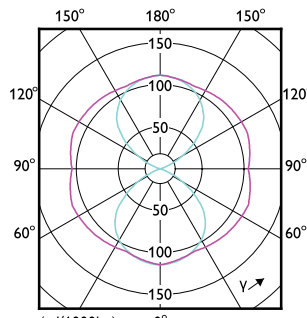

Order Code	Full Product Name	Bulb Shape
63906800	TrueForce LED Road 90-55W E40 740	Others
67479300	TrueForce LED Road 55W E40 740 MV	Others
67477900	TrueForce LED Road 55W E40 730 MV	Others
63908200	TrueForce LED Road 112-68W E40 730	Others
63910500	TrueForce LED Road 120-68W E40 740	Others
70583100	TrueForce LED Road 68W E40 730 MV	T-shape
70585500	TrueForce LED Road 68W E40 740 MV	T-shape
70587900	TrueForce LED Road 68W E40 765 MV	T-shape

Temperature

Order Code	Full Product Name	T-Case Maximum (Nom)
81115300	TrueForce LED Road 55-35W E27 730	95 °C
81117700	TrueForce LED Road 60-35W E27 740	95 °C
67485400	TrueForce LED Road 35W E27 740 MV	95 °C
67483000	TrueForce LED Road 35W E27 730 MV	95 °C
33157000	TrueForce LED Road 25W E27 730 MV	45 °C
33159400	TrueForce LED Road 25W E27 740 MV	45 °C
63251900	TrueForce LED Road 40-25W E27 730	95 °C
63253300	TrueForce LED Road 42-25W E27 740	95 °C
63904400	TrueForce LED Road 84-55W E40 730	97 °C
63906800	TrueForce LED Road 90-55W E40 740	97 °C
67479300	TrueForce LED Road 55W E40 740 MV	97 °C
67477900	TrueForce LED Road 55W E40 730 MV	97 °C
63908200	TrueForce LED Road 112-68W E40 730	103 °C
63910500	TrueForce LED Road 120-68W E40 740	103 °C
70583100	TrueForce LED Road 68W E40 730 MV	60 °C
70585500	TrueForce LED Road 68W E40 740 MV	60 °C
70587900	TrueForce LED Road 68W E40 765 MV	60 °C