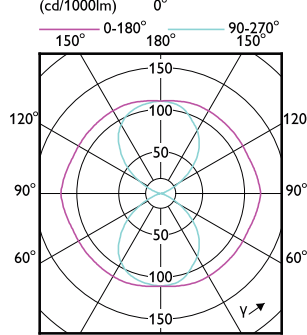

Order Code	Full Product Name	Bulb Shape
63906800	TrueForce LED Road 90-55W E40 740	Others
67479300	TrueForce LED Road 55W E40 740 MV	Others
67477900	TrueForce LED Road 55W E40 730 MV	Others
63908200	TrueForce LED Road 112-68W E40 730	Others
63910500	TrueForce LED Road 120-68W E40 740	Others
70583100	TrueForce LED Road 68W E40 730 MV	T-shape
70585500	TrueForce LED Road 68W E40 740 MV	T-shape
70587900	TrueForce LED Road 68W E40 765 MV	T-shape

Temperature

Order Code	Full Product Name	T-Case Maximum (Nom)
81115300	TrueForce LED Road 55-35W E27 730	95 °C
81117700	TrueForce LED Road 60-35W E27 740	95 °C
67485400	TrueForce LED Road 35W E27 740 MV	95 °C
67483000	TrueForce LED Road 35W E27 730 MV	95 °C
33157000	TrueForce LED Road 25W E27 730 MV	45 °C
33159400	TrueForce LED Road 25W E27 740 MV	45 °C
63251900	TrueForce LED Road 40-25W E27 730	95 °C
63253300	TrueForce LED Road 42-25W E27 740	95 °C
63904400	TrueForce LED Road 84-55W E40 730	97 °C
63906800	TrueForce LED Road 90-55W E40 740	97 °C
67479300	TrueForce LED Road 55W E40 740 MV	97 °C
67477900	TrueForce LED Road 55W E40 730 MV	97 °C
63908200	TrueForce LED Road 112-68W E40 730	103 °C
63910500	TrueForce LED Road 120-68W E40 740	103 °C
70583100	TrueForce LED Road 68W E40 730 MV	60 °C
70585500	TrueForce LED Road 68W E40 740 MV	60 °C
70587900	TrueForce LED Road 68W E40 765 MV	60 °C