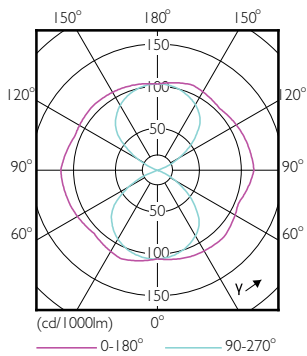

Order Code	Full Product Name	Bulb Shape
63906800	TrueForce LED Road 90-55W E40 740	Others
67479300	TrueForce LED Road 55W E40 740 MV	Others
67477900	TrueForce LED Road 55W E40 730 MV	Others
63908200	TrueForce LED Road 112-68W E40 730	Others
63910500	TrueForce LED Road 120-68W E40 740	Others
70583100	TrueForce LED Road 68W E40 730 MV	T-shape
70585500	TrueForce LED Road 68W E40 740 MV	T-shape
70587900	TrueForce LED Road 68W E40 765 MV	T-shape

Temperature

Order Code	Full Product Name	T-Case Maximum (Nom)
81115300	TrueForce LED Road 55-35W E27 730	95 °C
81117700	TrueForce LED Road 60-35W E27 740	95 °C
67485400	TrueForce LED Road 35W E27 740 MV	95 °C
67483000	TrueForce LED Road 35W E27 730 MV	95 °C
33157000	TrueForce LED Road 25W E27 730 MV	45 °C
33159400	TrueForce LED Road 25W E27 740 MV	45 °C
63251900	TrueForce LED Road 40-25W E27 730	95 °C
63253300	TrueForce LED Road 42-25W E27 740	95 °C
63904400	TrueForce LED Road 84-55W E40 730	97 °C
63906800	TrueForce LED Road 90-55W E40 740	97 °C
67479300	TrueForce LED Road 55W E40 740 MV	97 °C
67477900	TrueForce LED Road 55W E40 730 MV	97 °C
63908200	TrueForce LED Road 112-68W E40 730	103 °C
63910500	TrueForce LED Road 120-68W E40 740	103 °C
70583100	TrueForce LED Road 68W E40 730 MV	60 °C
70585500	TrueForce LED Road 68W E40 740 MV	60 °C
70587900	TrueForce LED Road 68W E40 765 MV	60 °C