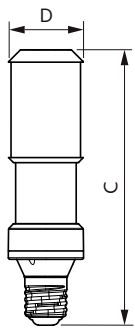

## Dimensional drawing

Product	D	C
TrueForce LED Road 60-35W E27 740	61 mm	200 mm
TrueForce LED Road 55-35W E27 730	61 mm	200 mm
TrueForce LED Road 40-25W E27 730	61 mm	200 mm
TrueForce LED Road 42-25W E27 740	61 mm	200 mm
TrueForce LED Road 35W E27 740 MV	61 mm	200 mm
TrueForce LED Road 35W E27 730 MV	61 mm	200 mm
TrueForce LED Road 25W E27 740 MV	61 mm	200 mm
TrueForce LED Road 25W E27 730 MV	61 mm	200 mm