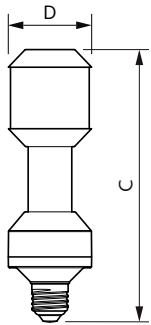

## Dimensional drawing

Product	D	C
TrueForce LED Road 60-35W E27 740	61 mm	200 mm
TrueForce LED Road 55-35W E27 730	61 mm	200 mm
TrueForce LED Road 40-25W E27 730	61 mm	200 mm
TrueForce LED Road 42-25W E27 740	61 mm	200 mm
TrueForce LED Road 35W E27 740 MV	61 mm	200 mm
TrueForce LED Road 35W E27 730 MV	61 mm	200 mm
TrueForce LED Road 25W E27 740 MV	61 mm	200 mm
TrueForce LED Road 25W E27 730 MV	61 mm	200 mm