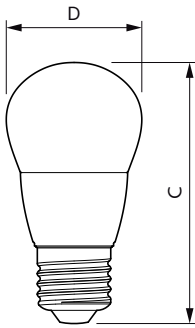

Application

- Hotels, restaurants, bars, cafés, museums, shops
- Lobbies, reception areas , exhibitions

CorePro LEDcandle

Versions

Dimensional drawing

Product	D	C
CorePro LEDcandle ND 2.8-25W E14 827 B35 FR	35 mm	106 mm
CorePro LEDcandle ND 5-40W E14 827 B35 FR	45 mm	87 mm

Product	D	C
Corepro Lustre ND 5-40W E27 827 P45 FR	45 mm	88 mm
CorePro lustre ND 2.8-25W E27 827 P45 FR	45 mm	88 mm

CorePro LEDcandle

Dimensional drawing

Product	D	C
CorePro lustre ND 5-40W E14 827 P45 FR	45 mm	87 mm
CorePro lustre ND 2.8-25W E14 827 P45 FR	35 mm	106 mm