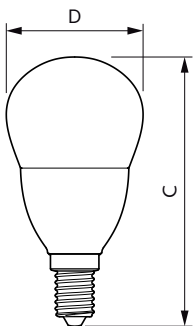

Application

- Hotels, restaurants, bars, cafés, museums, shops
- Lobbies, reception areas , exhibitions

CorePro LEDcandle

Versions

Dimensional drawing

Product	D	C
CorePro LEDcandle ND 2.8-25W E14 827 B35 FR	35 mm	106 mm
CorePro LEDcandle ND 5-40W E14 827 B35 FR	45 mm	87 mm

Product	D	C
Corepro Lustre ND 5-40W E27 827 P45 FR	45 mm	88 mm
CorePro lustre ND 2.8-25W E27 827 P45 FR	45 mm	88 mm

CorePro LEDcandle

Dimensional drawing

Product	D	C
CorePro lustre ND 5-40W E14 827 P45 FR	45 mm	87 mm
CorePro lustre ND 2.8-25W E14 827 P45 FR	35 mm	106 mm