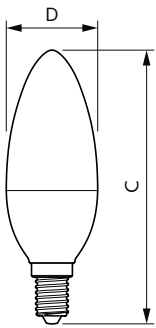

Application

- Hotels, restaurants, bars, cafés, museums, shops
- Lobbies, reception areas , exhibitions

CorePro LEDcandle

Versions

Dimensional drawing

Product	D	C
CorePro LEDcandle ND 2.8-25W E14 827 B35 FR	35 mm	106 mm
CorePro LEDcandle ND 5-40W E14 827 B35 FR	45 mm	87 mm

Product	D	C
Corepro Lustre ND 5-40W E27 827 P45 FR	45 mm	88 mm
CorePro lustre ND 2.8-25W E27 827 P45 FR	45 mm	88 mm

CorePro LEDcandle

Dimensional drawing

Product	D	C
CorePro lustre ND 5-40W E14 827 P45 FR	45 mm	87 mm
CorePro lustre ND 2.8-25W E14 827 P45 FR	35 mm	106 mm