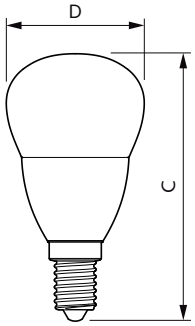

Application

- Hotels, restaurants, bars, cafés, museums, shops
- Lobbies, reception areas , exhibitions

CorePro LEDcandle

Versions

Dimensional drawing

Product	D	C
CorePro LEDcandle ND 2.8-25W E14 827 B35 FR	35 mm	106 mm
CorePro LEDcandle ND 5-40W E14 827 B35 FR	45 mm	87 mm

Product	D	C
Corepro Lustre ND 5-40W E27 827 P45 FR	45 mm	88 mm
CorePro lustre ND 2.8-25W E27 827 P45 FR	45 mm	88 mm

CorePro LEDcandle

Dimensional drawing

Product	D	C
CorePro lustre ND 5-40W E14 827 P45 FR	45 mm	87 mm
CorePro lustre ND 2.8-25W E14 827 P45 FR	35 mm	106 mm