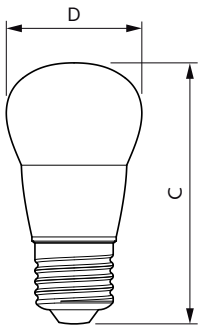

Application

- Hotels, restaurants, bars, cafés, museums, shops
- Lobbies, reception areas , exhibitions

CorePro LEDcandle

Versions

Dimensional drawing

Product	D	C
CorePro LEDcandle ND 2.8-25W E14 827 B35 FR	35 mm	106 mm
CorePro LEDcandle ND 5-40W E14 827 B35 FR	45 mm	87 mm

Product	D	C
Corepro Lustre ND 5-40W E27 827 P45 FR	45 mm	88 mm
CorePro lustre ND 2.8-25W E27 827 P45 FR	45 mm	88 mm

CorePro LEDcandle

Dimensional drawing

Product	D	C
CorePro lustre ND 5-40W E14 827 P45 FR	45 mm	87 mm
CorePro lustre ND 2.8-25W E14 827 P45 FR	35 mm	106 mm