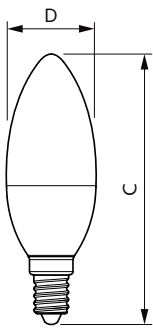

Application

- Hotels, restaurants, bars, cafés, museums, shops
- Lobbies, reception areas , exhibitions

CorePro LEDcandle

Versions

Dimensional drawing

Product	D	C
CorePro LEDcandle ND 2.8-25W E14 827 B35 FR	35 mm	106 mm
CorePro LEDcandle ND 5-40W E14 827 B35 FR	45 mm	87 mm

Product	D	C
Corepro Lustre ND 5-40W E27 827 P45 FR	45 mm	88 mm
CorePro lustre ND 2.8-25W E27 827 P45 FR	45 mm	88 mm

CorePro LEDcandle

Dimensional drawing

Product	D	C
CorePro lustre ND 5-40W E14 827 P45 FR	45 mm	87 mm
CorePro lustre ND 2.8-25W E14 827 P45 FR	35 mm	106 mm