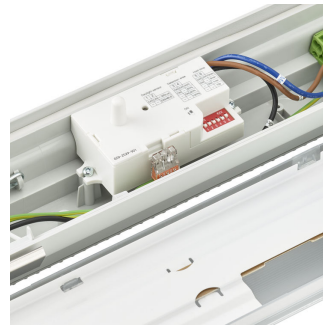

## Product details

CoreLine Waterproof WT120C G2  
PCU-10DPP

CoreLine Waterproof WT120C G2  
PCU-9DPP

CoreLine Waterproof WT120C G2  
PCU-12DPP

CoreLine waterproof G2 (WT120C  
G2),MDU, Motion Detection Unit