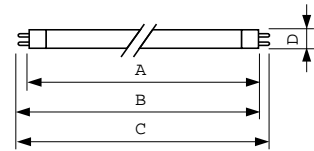

Versions

Dimensional drawing

Product	D (max)	A (max)	B (max)	B (min)	C (max)
MASTER TL5 HO Xtra 80W/840 SLV/20	17 mm	1449.0 mm	1456.1 mm	1453.7 mm	1463.2 mm
MASTER TL5 HO Xtra 49W/840 SLV/20	17 mm	1449.0 mm	1456.1 mm	1453.7 mm	1463.2 mm
MASTER TL5 HO Xtra 54W/840 SLV/20	17 mm	1149.0 mm	1156.1 mm	1153.7 mm	1163.2 mm