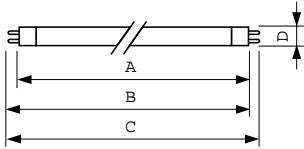

MASTER TL5 High Output

Dimensional drawing

Product	D (max)	A (max)	B (max)	B (min)	C (max)
MASTER TL5 HO 49W/830 SLV/40	17 mm	1449.0 mm	1456.1 mm	1453.7 mm	1463.2 mm
MASTER TL5 HO 49W/840 SLV/40	17 mm	1449.0 mm	1456.1 mm	1453.7 mm	1463.2 mm
MASTER TL5 HO 49W/865 SLV/40	17 mm	1449.0 mm	1456.1 mm	1453.7 mm	1463.2 mm
MASTER TL5 HO 24W/830 SLV/40	17 mm	549.0 mm	556.1 mm	553.7 mm	563.2 mm
MASTER TL5 HO 24W/840 SLV/40	17 mm	549.0 mm	556.1 mm	553.7 mm	563.2 mm
MASTER TL5 HO 24W/865 SLV/40	17 mm	549.0 mm	556.1 mm	553.7 mm	563.2 mm
MASTER TL5 HO 39W/830 SLV/40	17 mm	849.0 mm	856.1 mm	853.7 mm	863.2 mm
MASTER TL5 HO 39W/840 SLV/40	17 mm	849.0 mm	856.1 mm	853.7 mm	863.2 mm
MASTER TL5 HO 54W/830 SLV/40	17 mm	1149.0 mm	1156.1 mm	1153.7 mm	1163.2 mm
MASTER TL5 HO 54W/840 SLV/40	17 mm	1149.0 mm	1156.1 mm	1153.7 mm	1163.2 mm
MASTER TL5 HO 54W/865 SLV/40	17 mm	1149.0 mm	1156.1 mm	1153.7 mm	1163.2 mm
MASTER TL5 HO 80W/830 SLV/40	17 mm	1449.0 mm	1456.1 mm	1453.7 mm	1463.2 mm
MASTER TL5 HO 80W/840 SLV/40	17 mm	1449.0 mm	1456.1 mm	1453.7 mm	1463.2 mm
MASTER TL5 HO 80W/865 SLV/40	17 mm	1449.0 mm	1456.1 mm	1453.7 mm	1463.2 mm