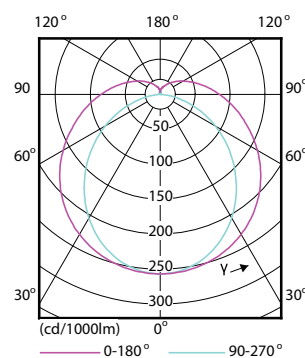

Order Code	Full Product Name	T-Ambient (Max)	T-Ambient (Min)	T-Case Maximum (Nom)	T-Storage (Max)	T-Storage (Min)
48037300	MASTER LEDtube 1800mm 25W 840 T8 ROT	30 °C	-5 °C	61 °C	65 °C	-40 °C
68708600	MASTER LEDtube 900mm HO 12W 840 T8	45 °C	-20 °C	50 °C	65 °C	-40 °C
68710900	MASTER LEDtube 900mm HO 12W 865 T8	45 °C	-20 °C	50 °C	65 °C	-40 °C
69747400	MASTER LEDtube 600mm HO 8W830 T8	35 °C	-20 °C	50 °C	65 °C	-40 °C
69749800	MASTER LEDtube 600mm HO 8W840 T8	35 °C	-20 °C	50 °C	65 °C	-40 °C
69751100	MASTER LEDtube 600mm HO 8W865 T8	35 °C	-20 °C	50 °C	65 °C	-40 °C
72855000	MASTER LEDtube 1050mm 16W 830 T8	45 °C	-20 °C	55 °C	65 °C	-40 °C
81965400	MASTER LEDtube Starter EMP GenII OP	-	-	-	-	-
59235600	MASTER LEDtube 1200mm HO 12.5W 830 T8	45 °C	-20 °C	50 °C	65 °C	-40 °C
59237000	MASTER LEDtube 1200mm HO 12.5W 840 T8	45 °C	-20 °C	50 °C	65 °C	-40 °C
59239400	MASTER LEDtube 1200mm HO 12.5W 865 T8	45 °C	-20 °C	50 °C	65 °C	-40 °C
59241700	MASTER LEDtube 1500mm HO 18.2W 830 T8	45 °C	-20 °C	55 °C	65 °C	-40 °C
59243100	MASTER LEDtube 1500mm HO 18.2W 840 T8	45 °C	-20 °C	55 °C	65 °C	-40 °C
59245500	MASTER LEDtube 1500mm HO 18.2W 865 T8	45 °C	-20 °C	55 °C	65 °C	-40 °C
61602100	MASTER LEDtube 1050mm 16W 840 T8	45 °C	-20 °C	55 °C	65 °C	-40 °C
31656000	MASTER LEDtube 1200mm UO 14.7W 830 T8	45 °C	-20 °C	55 °C	65 °C	-40 °C
31658400	MASTER LEDtube 1200mm UO 14.7W 840 T8	45 °C	-20 °C	55 °C	65 °C	-40 °C
31660700	MASTER LEDtube 1200mm UO 14.7W 865 T8	45 °C	-20 °C	55 °C	65 °C	-40 °C
31662100	MASTER LEDtube 1500mm UO 21.7W 830 T8	45 °C	-20 °C	60 °C	65 °C	-40 °C
31664500	MASTER LEDtube 1500mm UO 21.7W 840 T8	45 °C	-20 °C	60 °C	65 °C	-40 °C
31666900	MASTER LEDtube 1500mm UO 21.7W 865 T8	45 °C	-20 °C	60 °C	65 °C	-40 °C