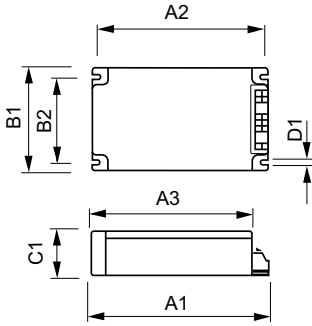

## Dimensional drawing

Product	D1	C1	A1	A2	B1	B2
HID-PV 100 /S SDW-	4.5 mm	37.0	150.0	133.6	90.0	70.0
TG 220-240V		mm	mm	mm	mm	mm
50/60Hz						