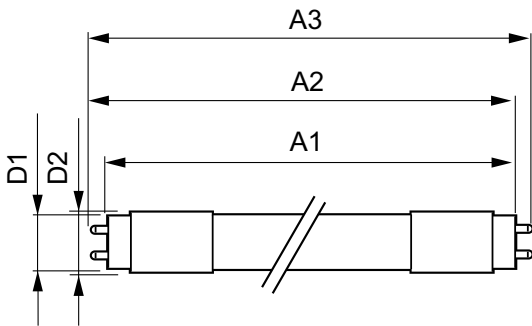

Application

- Parking lots and covered car parks
- Warehouses and coldrooms
- Signage

Warnings and Safety

- -

CorePro LEDtube EM/Mains

Versions

Střední dvoukolíková zářivková

Dimensional drawing